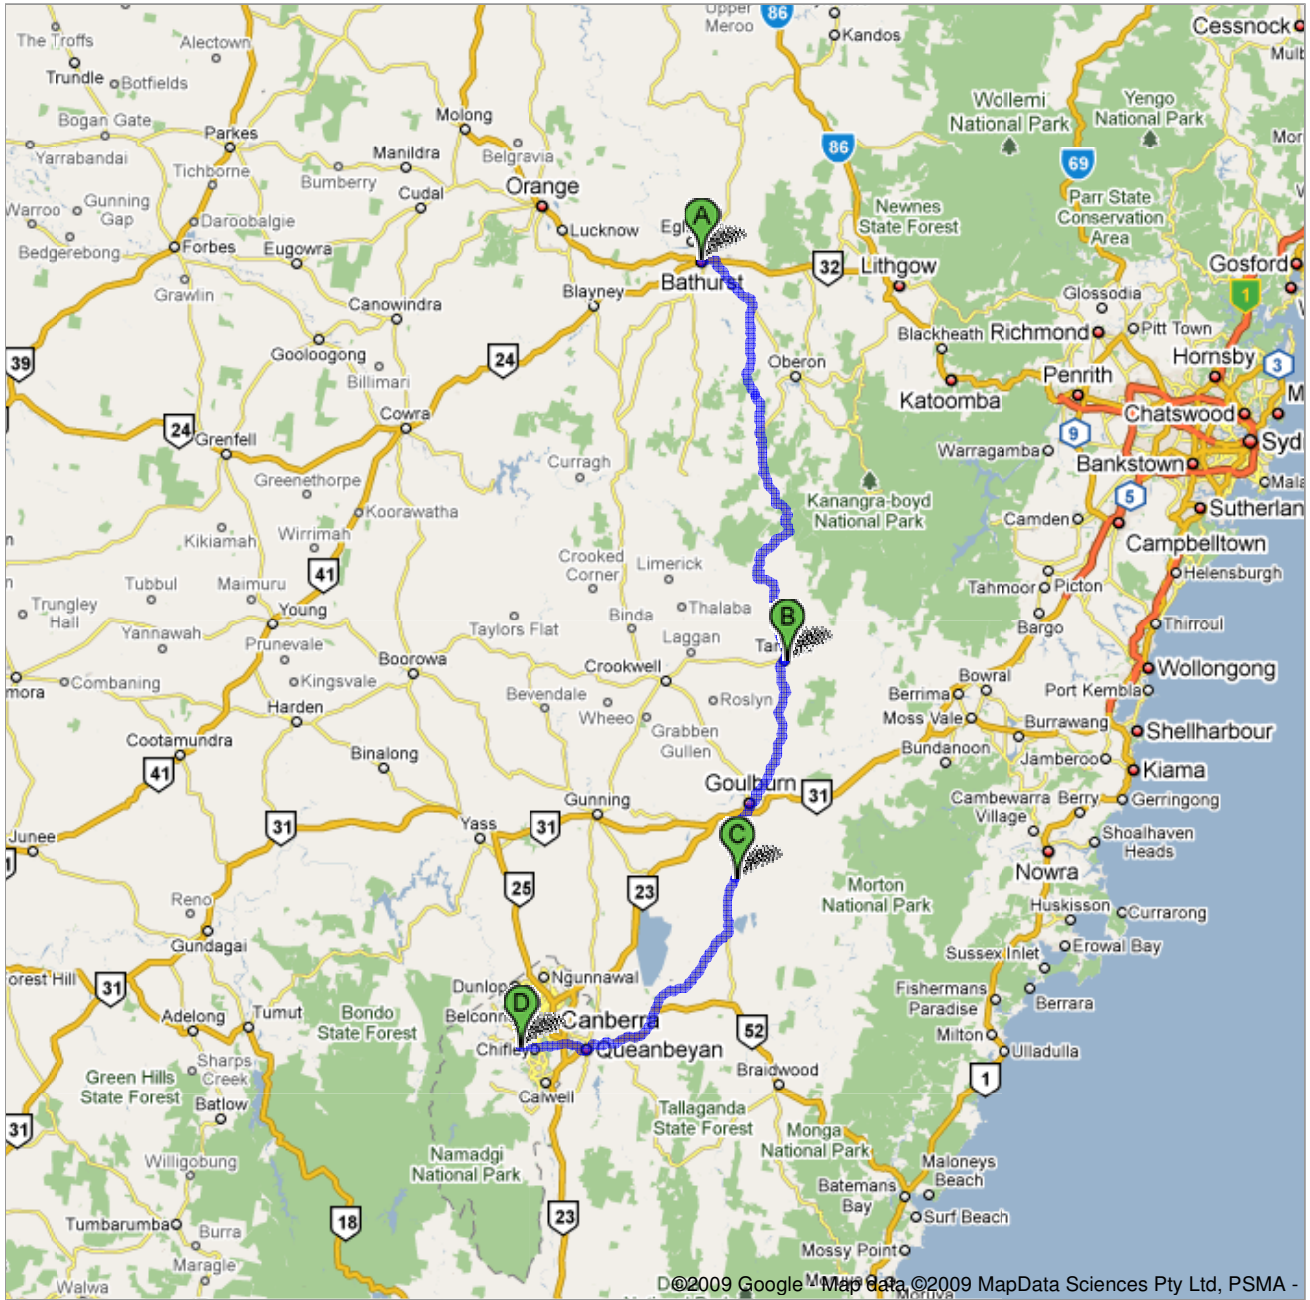

Directions to Rivett ACT, Australia
297 km – about 5 hours 18 mins

Save trees. Go green!

Download Google Maps on your phone at google.com/gmm

Bathurst NSW, Australia

	1. Head southeast on Piper St	go 0.2 km total 0.2 km
	2. At the roundabout, take the 1st exit onto William St Go through 1 roundabout About 3 mins	go 1.0 km total 1.2 km
	3. Turn right at Great Western Hwy About 6 mins	go 3.0 km total 4.2 km
	4. Turn right at Littlebourne St About 2 mins	go 0.9 km total 5.1 km
	5. Continue on O'Connell Rd About 13 mins	go 16.6 km total 21.7 km
	6. Turn right at Beaconsfield Rd About 1 hour 8 mins	go 38.4 km total 60.2 km
	7. Turn right at Abercrombie Rd About 2 mins	go 0.8 km total 60.9 km
	8. Turn left to stay on Abercrombie Rd About 38 mins	go 48.9 km total 110 km
	9. Continue on Taralga Rd About 25 mins	go 29.9 km total 140 km
Total: 140 km – about 2 hours 37 mins		

Taralga NSW, Australia

total 0.0 km

	10. Head south on Taralga Rd toward Cooper St About 36 mins	go 40.8 km total 40.8 km
	11. Continue on Tarlo St About 2 mins	go 1.2 km total 41.9 km
	12. Slight right at Wilmot St	go 86 m total 42.0 km
	13. Wilmot St turns left and becomes Union St Go through 1 roundabout About 2 mins	go 0.6 km total 42.7 km
	14. Slight right at Reynolds St	go 0.3 km total 42.9 km
	15. Take the 1st left onto Sterne St	go 10 m total 42.9 km
	16. Take the 1st right onto Grafton St About 1 min	go 0.6 km total 43.6 km
	17. Grafton St turns slightly left and becomes Sloane St About 4 mins	go 1.7 km total 45.2 km
	18. Turn left at Braidwood Rd About 18 mins	go 20.8 km total 66.0 km
Total: 66.0 km – about 1 hour 4 mins		